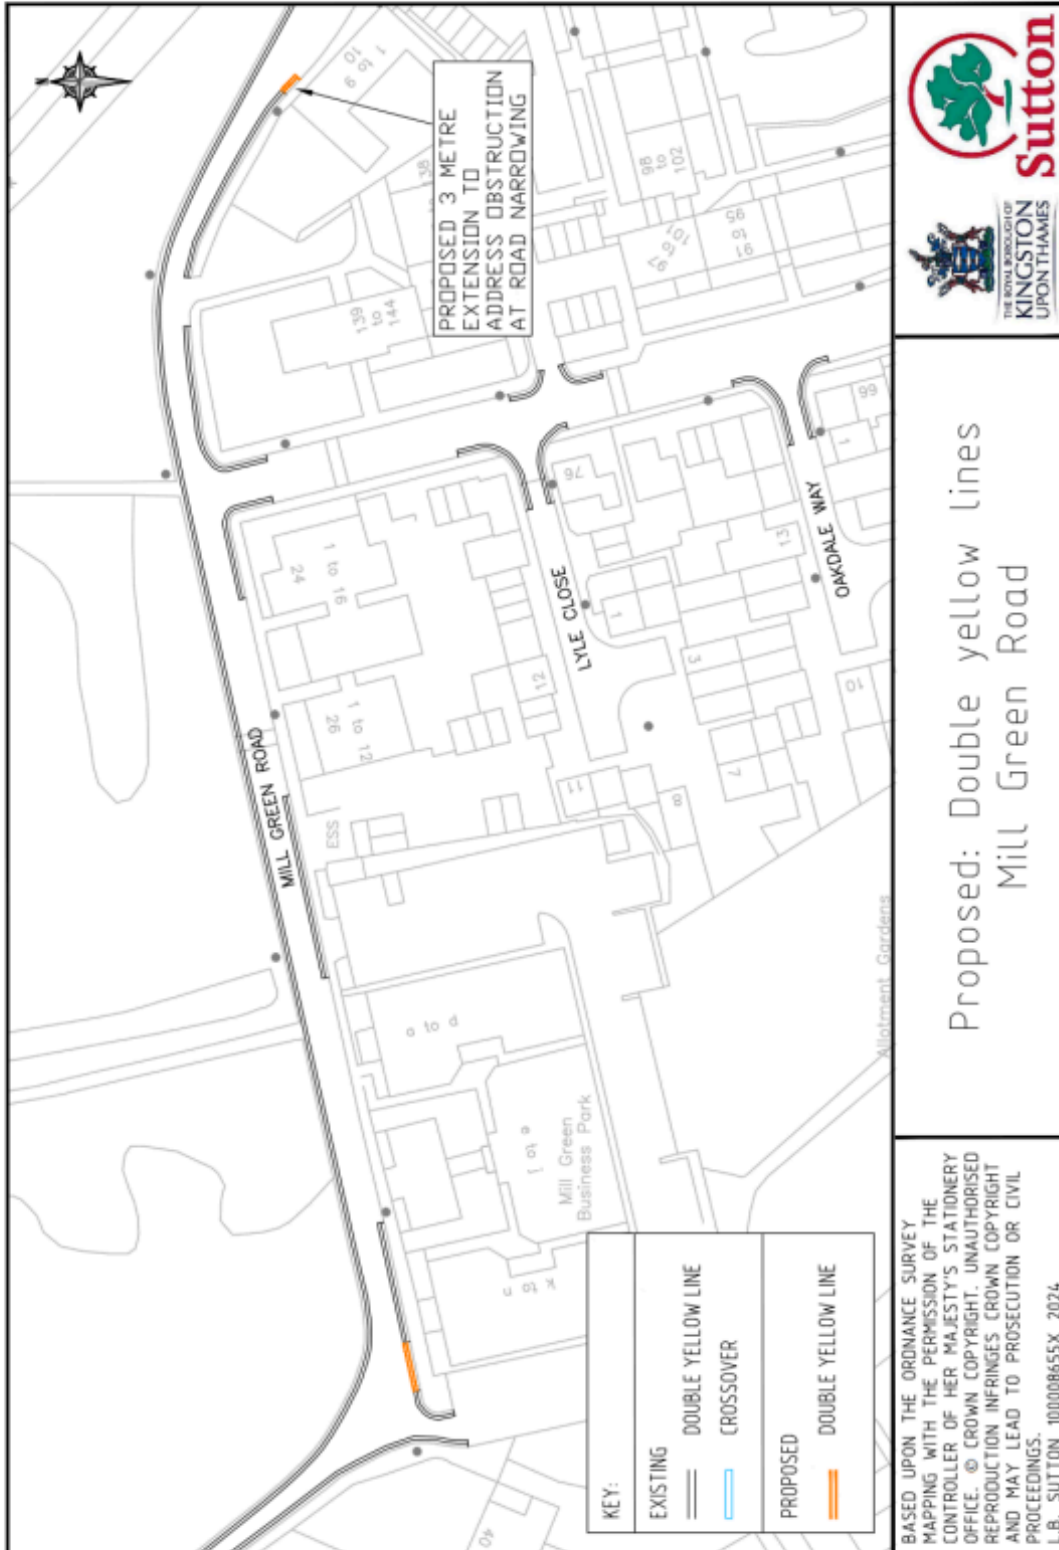

HAVE YOUR SAY 
**IMPORTANT
CHANGES**
TO YOUR STREET
sutton.gov.uk/-/parking-review

Parking proposals for your street

A formal consultation for parking proposals for Mill Green Road is taking place.

The proposal includes extending double yellow lines at two locations to help with access issues.

Find the full details
sutton.gov.uk/-/parking-review

Map: Mill Green Road

PS-1000-27-02-03